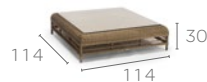

TECHNICAL SPECIFICATIONS MALIBU COLLECTION

FINISHING: WICKER

camel 2,8mm
col. 23

off white 2,8mm
col. 31

decorative weaving

anti-wear glider with copper protection cap (col.23)

anti-wear glider with anodised aluminium protection cap (col.31)

glass top available

glass top available

seat cushion available

CORD SQUARE CHAIR
FS-CH18

CORD SQUARE PATIO CHAIR
FS-LO49

CORD SQUARE MEDIUM FOOTSTOOL/SIDETABLE
FS-FR81

CORD SQUARE 1S
FS-1S36

CORD SQUARE COFFEE TABLE
FS-CT83

CORD SQUARE SIDETABLE
FS-CT84

CORD SQUARE 2,5S
FS-2S97