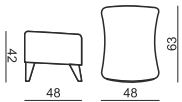

SITS
— *comfortable life*

cocktail
& design

ELSA

ARMCHAIR

ARMCHAIR with neckrest pillow

FOOTSTOOL

NECKREST PILLOW

UPHOLSTERY