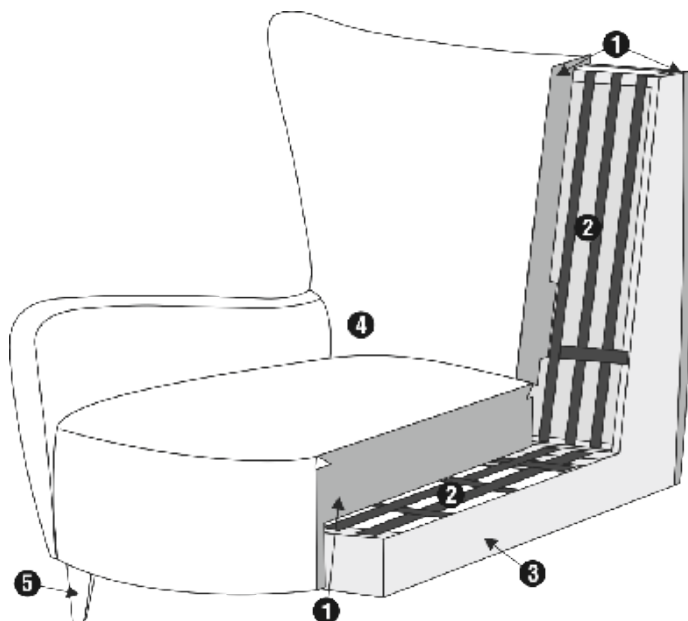

SITS
— *comfortable life*

cocktail
& design

ELSA

ARMCHAIR

ARMCHAIR with neckrest pillow

FOOTSTOOL

NECKREST PILLOW

UPHOLSTERY

FABRIC: FC - fix cover LIMITED CHOICE OF FABRICS. CHECK WITH SALES STAFF.

FEET

STANDARD COMFORT

1. polyurethane foam/high resilient polyurethane foam
2. upholstery straps
3. FSC certified solid wood and wood based elements
4. fabric (limited choice)
5. FSC certified solid wood legs