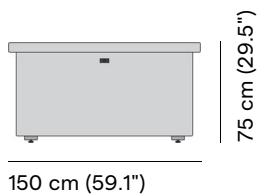

Technical drawing