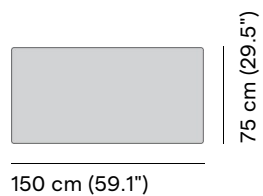

Technical drawing