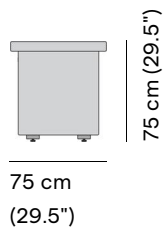

Technical drawing