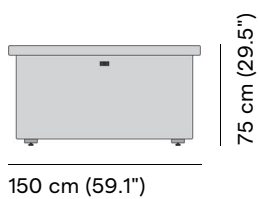

Technical drawing