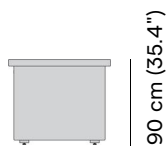

black

camel

off white

Technical drawing

202 cm (79.5")

101 cm
(39.8")

202 cm (79.5")

Aspen[®]

camel

off white

Technical drawing

202 cm (79.5")

90 cm (35.4")

101 cm
(39.8")

90 cm (35.4")

202 cm (79.5")

101 cm (39.8")

Aspen[®]

Aspen cushion box large cord 2mm off white

designed by

Stephane De Winter

FEATURES can be locked

OPTIONS none

Available in

FINISHING

black

camel

off white

Technical drawing

202 cm (79.5")

90 cm (35.4")

101 cm
(39.8")