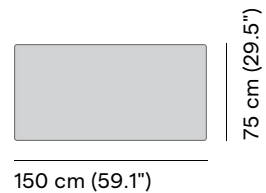

Technical drawing