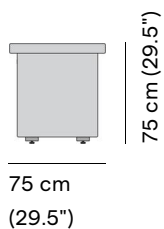

Technical drawing