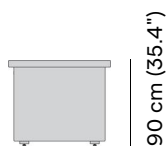

black

camel

off white

Technical drawing

202 cm (79.5")

101 cm
(39.8")

202 cm (79.5")

Aspen[®]

camel

off white

Technical drawing

202 cm (79.5")

90 cm (35.4")

101 cm
(39.8")

90 cm (35.4")

202 cm (79.5")