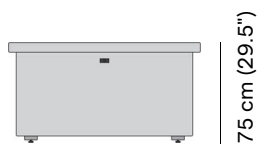

Available in

FINISHING

black

off white

camel

Technical drawing

150 cm (59.1")

75 cm (29.5")