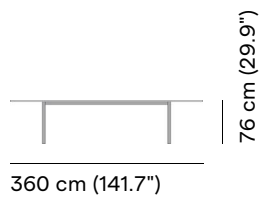

ceramic basalt black 6mm with border

glass white in frame

glass taupe in frame

glass black in frame

glass sand in frame

Technical drawing

Luna[°]

Luna Dining table - white - GLS 360