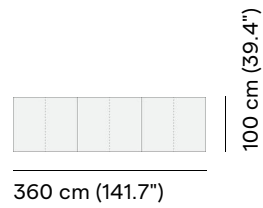

Technical drawing