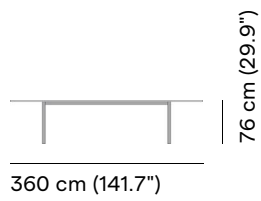

Technical drawing