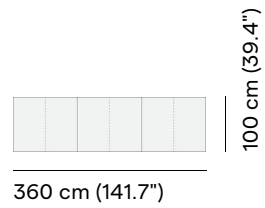

Technical drawing