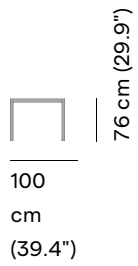

Technical drawing