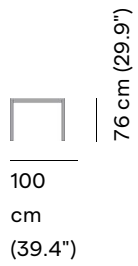

NUMBER OF PERSONS

10+2p

Available in

FRAME

PCA white F8

PCA lava F10

TOP

ceramic white 6mm with border

ceramic quartz 6mm with border

ceramic perla 6mm with border

ceramic basalt black 6mm with border

glass white in frame

glass taupe in frame

glass black in frame

glass sand in frame

Technical drawing