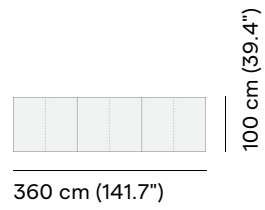

ceramic perla 6mm with border

ceramic basalt black 6mm with border

glass white in frame

glass taupe in frame

glass black in frame

glass sand in frame

Technical drawing

Luna[°]