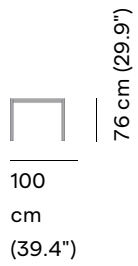

ceramic perla 6mm with border

ceramic basalt black 6mm with border

glass white in frame

glass taupe in frame

glass black in frame

glass sand in frame

Technical drawing

Luna[°]