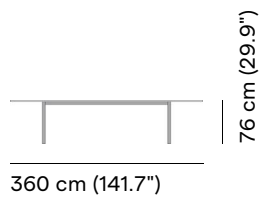

ceramic perla 6mm with border

ceramic basalt black 6mm with border

glass white in frame

glass taupe in frame

glass black in frame

glass sand in frame

Technical drawing

Luna[°]