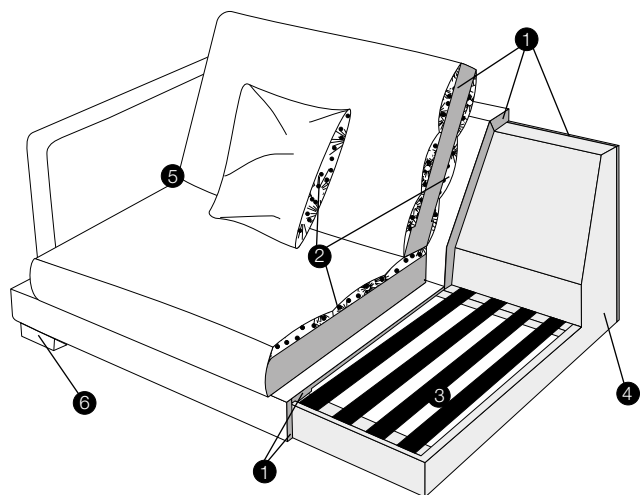

profile

---

lux

1. polyurethane foam/high resilient polyurethane foam
2. cushion chamber with mix of feather and silicone balls
3. upholstery belts
4. FSC® certified solid wood and wood based elements
5. fabric
6. FSC® certified solid wood or metal legs