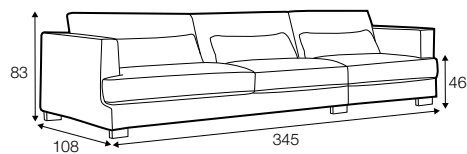

LUX lux

COVERS

FC fixed

LC loose

SPECIAL

modular system

Drawings shown height with leg no. 105 h-10

armchair

armchair wide

footstool 95x80

footstool 105x90

footstool 120x90

2 seater

3 seater or 3 seater divided

set 1

3 seater left + armchair wide right

set 2 right / or left

2 seater left / or right + divan right / or left

set 3 right / or left

3 seater left / or right + divan right / or left

set 4 right / or left

2 seater left / or right + armchair without armrests + divan right / or left