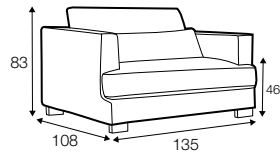

LUX lux

COVERS

FC fixed

LC loose

SPECIAL

modular system

Drawings shown height with leg no. 105 h-10

armchair