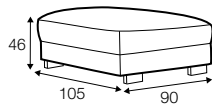

LUX lux

COVERS

FC fixed

LC loose

SPECIAL

modular system

Drawings shown height with leg no. 105 h-10

armchair

armchair wide

footstool 95x80

footstool 105x90

footstool 120x90

2 seater

3 seater or 3 seater divided

set 1

3 seater left + armchair wide right