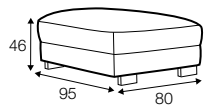

LUX lux

COVERS

FC fixed

LC loose

SPECIAL

modular system

Drawings shown height with leg no. 105 h-10

armchair

armchair wide

footstool 95x80

footstool 105x90

footstool 120x90

2 seater

3 seater or 3 seater divided

set 1

3 seater left + armchair wide right