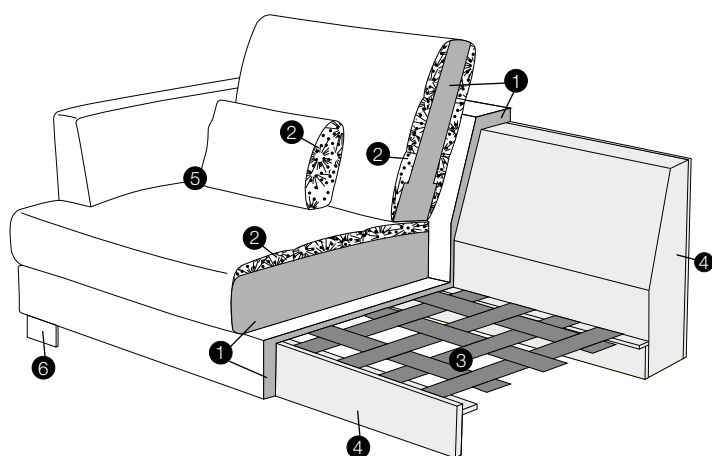

lux

1. polyurethane foam / high resilient polyurethane foam
2. cushion chamber with mix of feather and silicone balls
3. upholstery belts
4. FSC® certified solid wood and wood based elements
5. fabric and leather
6. FSC® certified solid wood or metal legs