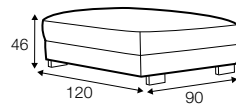

LUX lux

COVERS

FC fixed

LC loose

SPECIAL

modular system

Drawings shown height with leg no. 105 h-10

armchair

armchair wide

footstool 95x80

footstool 105x90

footstool 120x90

2 seater

3 seater or 3 seater divided

set 1

3 seater left + armchair wide right