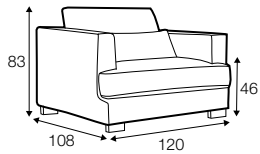

LUX lux

COVERS

FC fixed

LC loose

SPECIAL

modular system

Drawings shown height with leg no. 105 h-10

armchair

armchair wide

footstool 95x80

footstool 105x90

footstool 120x90

2 seater

3 seater or 3 seater divided

set 1

3 seater left + armchair wide right