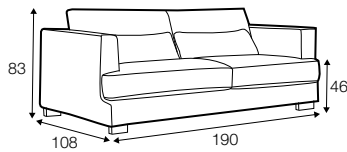

LUX lux

COVERS

FC fixed

LC loose

SPECIAL

modular system

Drawings shown height with leg no. 105 h-10

armchair

armchair wide

footstool 95x80

footstool 105x90

footstool 120x90

2 seater

3 seater or 3 seater divided

set 1

3 seater left + armchair wide right

set 2 right / or left

2 seater left / or right + divan right / or left

set 3 right / or left

3 seater left / or right + divan right / or left

set 4 right / or left

2 seater left / or right + armchair without armrests + divan right / or left