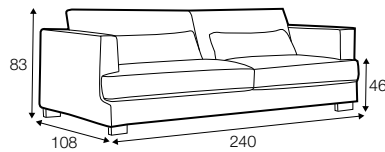

LUX lux

COVERS

FC fixed

LC loose

SPECIAL

modular system

Drawings shown height with leg no. 105 h-10

armchair

armchair wide

footstool 95x80

footstool 105x90

footstool 120x90

2 seater

3 seater or 3 seater divided

set 1

3 seater left + armchair wide right

set 2 right / or left

2 seater left / or right + divan right / or left

set 3 right / or left

3 seater left / or right + divan right / or left

set 4 right / or left

2 seater left / or right + armchair without armrests + divan right / or left