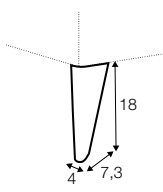

armchair

footstool 55x45

2 seater

2,5 seater

3 seater

set 1 right / or left

2 seater left / or right + chaiselongue right / or left

set 2 right / or left

3 seater left / or right + chaiselongue right / or left

set 3 right / or left

2 seater left / or right + divan right / or left

set 4 right / or left

3 seater left / or right + divan right / or left

extra dimensions

depth of seat

accessories

headrest with roll L-50

legs

no. 135
wood

no. 91
wood

no. 175
metal chrome
and painted
black or grey

profile