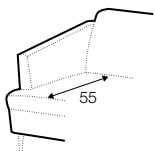

armchair

footstool 55x45

2 seater

2,5 seater

3 seater

set 1 right / or left

2 seater left / or right + chaiselongue right / or left

set 2 right / or left

3 seater left / or right + chaiselongue right / or left

set 3 right / or left

2 seater left / or right + divan right / or left

set 4 right / or left

3 seater left / or right + divan right / or left

extra dimensions

depth of seat

accessories

headrest with roll L-50

legs

no. 135
wood

no. 91
wood

no. 175
metal chrome
and painted
black or grey

profile