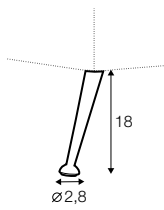

armchair

footstool 55x45

2 seater

2,5 seater

3 seater

set 1 right / or left

2 seater left / or right + chaiselongue right / or left

set 2 right / or left

3 seater left / or right + chaiselongue right / or left

set 3 right / or left

2 seater left / or right + divan right / or left

set 4 right / or left

3 seater left / or right + divan right / or left

extra dimensions

depth of seat

accessories

headrest with roll L-50

legs

no. 135
wood

no. 91
wood

no. 175
metal chrome
and painted
black or grey

profile