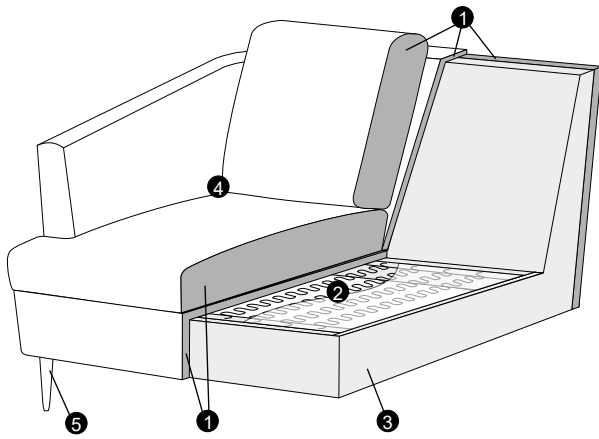

3 seater left / or right + chaiselongue right / or left

set 3 right / or left

2 seater left / or right + divan right / or left

set 4 right / or left

3 seater left / or right + divan right / or left

extra dimensions

depth of seat

accessories

headrest with roll L-50

legs

no. 135
wood

no. 91
wood

no. 175
metal chrome
and painted
black or grey

profile