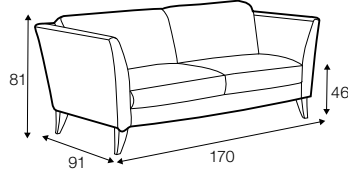

COVERS

fixed

armchair

footstool 85x70

2 seater

3 seater

set 1 right / or left

3 seater left / or right + chaiselongue right / or left

set 2 right / or left

2 seater left / or right + chaiselongue right / or left

extra dimensions

depth of seat

legs

no. 131 left / or right
wood

no. 131A
wood
only for corner

profile