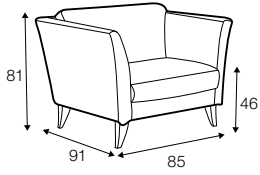

COVERS

fixed

armchair

footstool 85x70

2 seater

3 seater

set 1 right / or left

3 seater left / or right + chaiselongue right / or left

set 2 right / or left

2 seater left / or right + chaiselongue right / or left

extra dimensions

depth of seat

legs

no. 131 left / or right
wood

no. 131A
wood
only for corner

profile