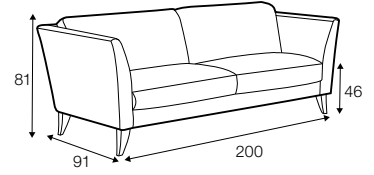

COVERS

fixed

armchair

footstool 85x70

2 seater

3 seater

set 1 right / or left

3 seater left / or right + chaiselongue right / or left

set 2 right / or left

2 seater left / or right + chaiselongue right / or left

extra dimensions

depth of seat

legs

no. 131 left / or right
wood

no. 131A
wood
only for corner

profile