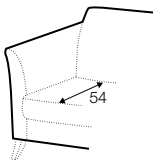

COVERS

fixed

armchair

footstool 85x70

2 seater

3 seater

set 1 right / or left

3 seater left / or right + chaiselongue right / or left

set 2 right / or left

2 seater left / or right + chaiselongue right / or left

extra dimensions

depth of seat

legs

no. 131 left / or right
wood

no. 131A
wood
only for corner

profile