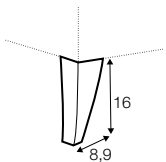

set 2 right / or left

2 seater left / or right + chaiselongue right / or left

extra dimensions

depth of seat

legs

no. 131 left / or right
wood

no. 131A
wood
only for corner

profile