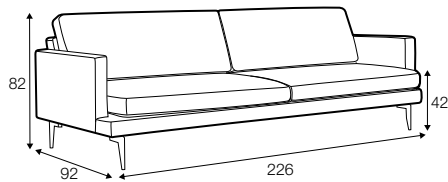

fixed

armchair

footstool

2 seater

2,5 seater

3 seater

with 2 cushions

set 2 right / or left

2 seater left / or right + chaiselongue right / or left

set 4 right / or left

2 seater left / or right + divan right / or left

set 5 right / or left

3 seater (2 cushions) left / or right
+ chaiselongue wide right / or left

set 6 right / or left

3 seater (2 cushions) left / or right + divan right / or left

extra dimensions

depth of seat

legs

no. 47
metal chrome,
painted black or grey
and brushed steel*

no. 139
aluminium

profile