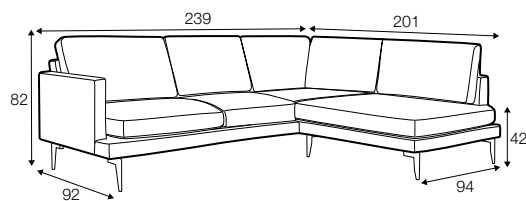

fixed

armchair

footstool

2 seater

2,5 seater

3 seater

with 2 cushions

set 2 right / or left

2 seater left / or right + chaiselongue right / or left

set 4 right / or left

2 seater left / or right + divan right / or left

set 5 right / or left

3 seater (2 cushions) left / or right
+ chaiselongue wide right / or left

set 6 right / or left

3 seater (2 cushions) left / or right + divan right / or left

extra dimensions

depth of seat

legs

no. 47
metal chrome,
painted black or grey
and brushed steel*

no. 139
aluminium

profile