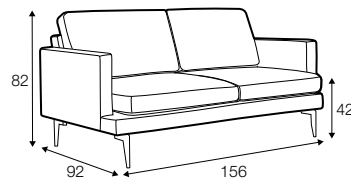

Ludvig

UPHOLSTERY

COMFORTS

COVERS

fabric

standard

fixed

2 seater

with 2 cushions

2 seater left / or right + chaiselongue right / or left

2 seater left / or right + divan right / or left

3 seater (2 cushions) left / or right
+ chaiselongue wide right / or left

3 seater (2 cushions) left / or right + divan right / or left

extra dimensions