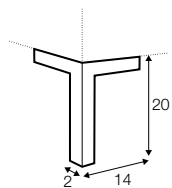

set 6 right / or left

3 seater (2 cushions) left / or right + divan right / or left

extra dimensions

depth of seat

legs

no. 47
metal chrome,
painted black or grey
and brushed steel*

no. 139
aluminium

profile