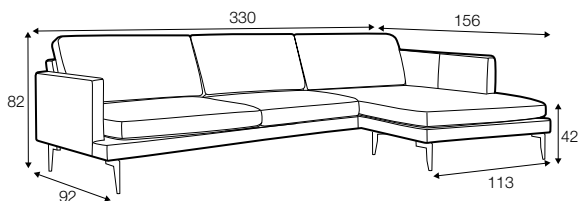

fixed

armchair

footstool

2 seater

2,5 seater

3 seater

with 2 cushions

set 2 right / or left

2 seater left / or right + chaiselongue right / or left

set 4 right / or left

2 seater left / or right + divan right / or left

set 5 right / or left

3 seater (2 cushions) left / or right
+ chaiselongue wide right / or left

set 6 right / or left

3 seater (2 cushions) left / or right + divan right / or left

extra dimensions

depth of seat

legs

no. 47
metal chrome,
painted black or grey
and brushed steel*

no. 139
aluminium

profile