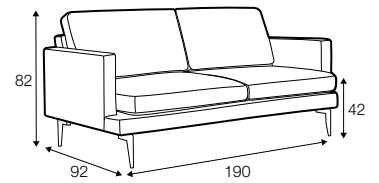

fixed

armchair

footstool

2 seater

2,5 seater

3 seater

with 2 cushions

set 2 right / or left

2 seater left / or right + chaiselongue right / or left

set 4 right / or left

2 seater left / or right + divan right / or left

set 5 right / or left

3 seater (2 cushions) left / or right
+ chaiselongue wide right / or left

set 6 right / or left

3 seater (2 cushions) left / or right + divan right / or left

extra dimensions

depth of seat

legs

no. 47
metal chrome,
painted black or grey
and brushed steel*

no. 139
aluminium

profile