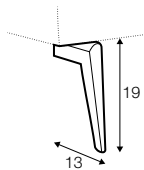

2 seater left / or right + chaiselongue right / or left

set 4 right / or left

2 seater left / or right + divan right / or left

set 5 right / or left

3 seater (2 cushions) left / or right
+ chaiselongue wide right / or left

set 6 right / or left

3 seater (2 cushions) left / or right + divan right / or left

extra dimensions

depth of seat

legs

no. 47
metal chrome,
painted black or grey
and brushed steel*

no. 139
aluminium

profile