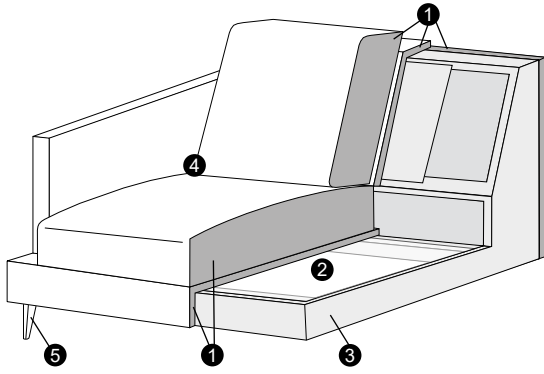

2 seater left / or right + chaiselongue right / or left

set 4 right / or left

2 seater left / or right + divan right / or left

set 5 right / or left

3 seater (2 cushions) left / or right
+ chaiselongue wide right / or left

set 6 right / or left

3 seater (2 cushions) left / or right + divan right / or left

extra dimensions

depth of seat

legs

no. 47
metal chrome,
painted black or grey
and brushed steel*

no. 139
aluminium

profile