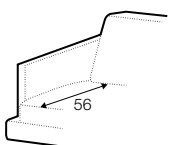

2 seater left / or right + chaiselongue right / or left

set 4 right / or left

2 seater left / or right + divan right / or left

set 5 right / or left

3 seater (2 cushions) left / or right
+ chaiselongue wide right / or left

set 6 right / or left

3 seater (2 cushions) left / or right + divan right / or left

extra dimensions

depth of seat

legs

no. 47
metal chrome,
painted black or grey
and brushed steel*

no. 139
aluminium

profile