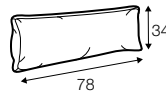

## extra dimensions

depth of seat

## accessories

cushion  
40x40

cushion  
50x30

cushion 103x34  
armchair wide (1 cushion)  
3 seater (2 cushions)

cushion 88x34  
armchair (1 cushion)  
2,5 seater (2 cushions)  
divan (1 cushion)  
bench (1 cushion)

cushion 78x34  
2 seater (2 cushions)

cushion 60x34  
corner 90° (2 cushions)  
divan (2 cushions)

1 pc. cushion 88x43 and 2 pcs. cushions 60x34 for divan need to be ordered separately.