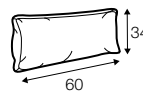

## extra dimensions

depth of seat

## accessories

cushion  
40x40

cushion  
50x30

cushion 103x34  
armchair wide (1 cushion)  
3 seater (2 cushions)

cushion 88x34  
armchair (1 cushion)  
2,5 seater (2 cushions)  
divan (1 cushion)  
bench (1 cushion)

cushion 78x34  
2 seater (2 cushions)

cushion 60x34  
corner 90° (2 cushions)  
divan (2 cushions)

1 pc. cushion 88x43 and 2 pcs. cushions 60x34 for divan need to be ordered separately.