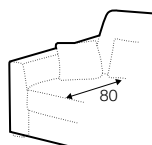

# New York

UPHOLSTERY

COMFORTS

COVERS

fabric

lux

loose

footstool 117x107

3 XL seater divided

4 XL seater divided

## extra dimensions

depth of seat