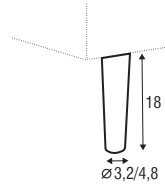

no. 141B
wood