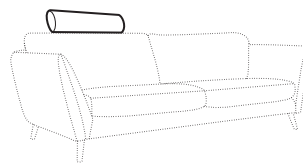

set 10 left / or right
chaiselongue left / or right + 2 seater without armrests
+ corner 90° no. 1 + 2 seater right / or left

set 13
armchair left + corner 30°
+ armchair right

set 14
armchair wide left + corner 30°
+ armchair wide right

3 seater left / or right

3 seater without armrests

chaiselongue right / or left

chaiselongue wide right / or left

divan right / or left

corner 90° no. 1

corner 90° no. 2

cozy corner right / or left

corner 30°

extra dimensions

depth of seat

accessories

headrest L-62

headrest L-77

armrest protection

endpart left / or right