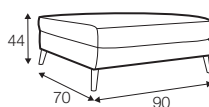

FC fixed

LCV loose with velcro

modular system

armchair

armchair wide

footstool 90x70

2 seater

3 seater

set 1 right / or left
2 seater left / or right
+ chaiselongue right / or left

set 2 right / or left
3 seater left / or right
+ chaiselongue wide right / or left

set 3 right / or left
2 seater left / or right + divan right / or left

set 4 right / or left
3 seater left / or right + divan right / or left

set 5 right / or left
3 seater left / or right + cozy corner right / or left

set 6
divan left + 2 seater without armrests + divan right