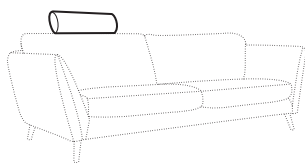

set 10 left / or right
chaiselongue left / or right + 2 seater without armrests
+ corner 90° no. 1 + 2 seater right / or left

set 13
armchair left + corner 30°
+ armchair right

set 14
armchair wide left + corner 30°
+ armchair wide right

modular system

elements of the modular system

armchair left / or right

armchair
without armrests

armchair wide left / or right

armchair wide
without armrests

2 seater left / or right

2 seater without armrests

3 seater left / or right

3 seater without armrests

chaiselongue right / or left

chaiselongue wide right / or left

divan right / or left

corner 90° no. 1

corner 90° no. 2

cozy corner right / or left

corner 30°

extra dimensions

depth of seat

accessories

headrest L-62

headrest L-77

armrest protection

endpart left / or right