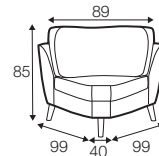

set 10 left / or right
chaiselongue left / or right + 2 seater without armrests
+ corner 90° no. 1 + 2 seater right / or left

set 13
armchair left + corner 30°
+ armchair right

set 14
armchair wide left + corner 30°
+ armchair wide right

modular system

elements of the modular system

armchair left / or right

armchair
without armrests

armchair wide left / or right

armchair wide
without armrests

2 seater left / or right

2 seater without armrests

3 seater left / or right

3 seater without armrests

chaiselongue right / or left

chaiselongue wide right / or left

divan right / or left

corner 90° no. 1

corner 90° no. 2

cozy corner right / or left

corner 30°

extra dimensions

depth of seat

accessories

headrest L-62

headrest L-77

armrest protection

endpart left / or right