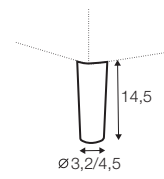

no. 153
wood