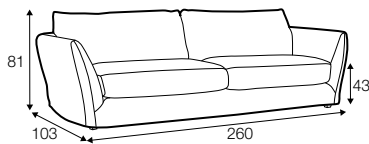

LUX lux

LC loose

LCV loose with velcro

modular system

armchair

armchair wide

footstool

2 seater

2,5 seater

3 seater or 3 seater divided

3 seater round divided

set 1 right / or left

2 seater left / or right + divan right / or left

set 2 right / or left

3 seater left / or right + divan right / or left

set 5 right / or left

3 seater left / or right + corner 90° + bench right / or left

modular system

elements of the modular system

armchair left / or right

armchair
without armrests

armchair wide left / or right

armchair wide
without armrests

divan right / or left
divan right / or left divided

corner 90°

extra dimensions

depth of seat

extra dimensions

headrest L-62

headrest L-77

armrest protection