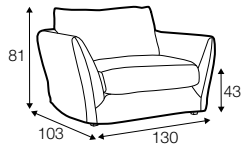

LUX lux

LC loose

LCV loose with velcro

modular system

armchair

armchair wide

footstool

2 seater

2,5 seater

3 seater or 3 seater divided

3 seater round divided

set 1 right / or left

2 seater left / or right + divan right / or left

set 2 right / or left

3 seater left / or right + divan right / or left

set 5 right / or left

3 seater left / or right + corner 90° + bench right / or left

modular system

elements of the modular system

armchair left / or right

armchair
without armrests

armchair wide left / or right

armchair wide
without armrests

divan right / or left
divan right / or left divided

corner 90°

extra dimensions

depth of seat

extra dimensions

headrest L-62

headrest L-77

armrest protection