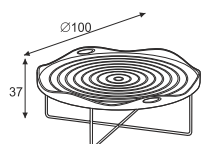

www.sits.eu
NOVEMBER 2015

The tables HANDY COFFEE like to serve.

The base of the tables are made out of a metal. The tabletop works well as a handy tray and can easily be moved from one place to another. HANDY COFFEE creates a distinctive, modern and above all, functional design that works well in a traditional setting.

AVAILABLE DIMENSIONS

HANDY
COFFEE TABLE Ø100

HANDY
COFFEE TABLE Ø45

AVAILABLE MATERIALS FOR TOP

MDF: WHITE

MDF: BLACK

MDF: LIGHT GREY

MDF: GREY