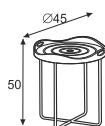

AVAILABLE DIMENSIONS

HANDY
COFFEE TABLE Ø100

HANDY
COFFEE TABLE Ø45

AVAILABLE MATERIALS FOR TOP

MDF: WHITE

MDF: BLACK

MDF: LIGHT GREY

MDF: GREY