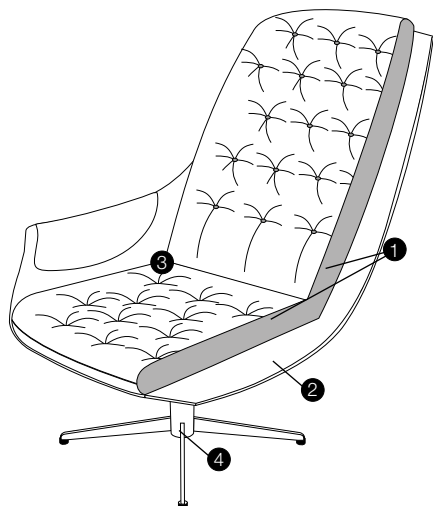

armchair with
memory function

footstool

extra dimensions

depth of seat

accessories

cushion

sheepskin cover

coffee table

Color of armchair: white or black.

legs

swivel

black or white

swivel or non-rotating leg

profile

standard

1. moulded foam
2. composite GRP (Glass Reinforced Plastic) - plastic reinforced with glass fiber
3. leather limited selection (check with the salesman)
4. swivel, swivel with memory in addition with tilt function. Foot with adjustable height.