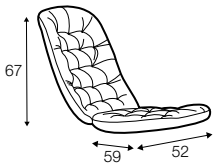

armchair with
memory function

footstool

extra dimensions

depth of seat

accessories

cushion

sheepskin cover

coffee table

Color of armchair: white or black.

legs

swivel

black or white

swivel or non-rotating leg

profile

standard

1. moulded foam
2. composite GRP (Glass Reinforced Plastic) - plastic reinforced with glass fiber
3. leather limited selection (check with the salesman)
4. swivel, swivel with memory in addition with tilt function. Foot with adjustable height.