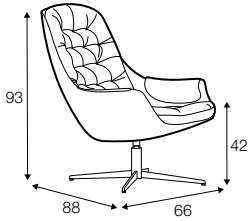

Blackbird

SITS

Blackbird

UPHOLSTERY

COMFORTS

COVERS

armchair

armchair with tilt

armchair with
memory function

footstool

extra dimensions

depth of seat

accessories

cushion

sheepskin cover

coffee table

Color of armchair: white or black.

legs

swivel

black or white

swivel or non-rotating leg

profile

standard

1. moulded foam
2. composite GRP (Glass Reinforced Plastic) - plastic reinforced with glass fiber
3. leather limited selection (check with the salesman)
4. swivel, swivel with memory in addition with tilt function. Foot with adjustable height.