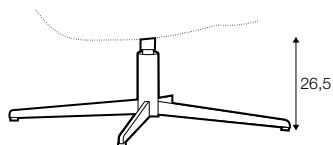

armchair with
memory function

footstool

extra dimensions

depth of seat

accessories

cushion

sheepskin cover

coffee table

Color of armchair: white or black.

legs

swivel

black or white

swivel or non-rotating leg

profile

standard

1. moulded foam
2. composite GRP (Glass Reinforced Plastic) - plastic reinforced with glass fiber
3. leather limited selection (check with the salesman)
4. swivel, swivel with memory in addition with tilt function. Foot with adjustable height.