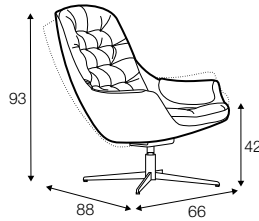

Blackbird

SITS

Blackbird

UPHOLSTERY

COMFORTS

COVERS

armchair

armchair with tilt

armchair with
memory function

footstool

extra dimensions

depth of seat

accessories

cushion

sheepskin cover

coffee table

Color of armchair: white or black.

legs

swivel

black or white

swivel or non-rotating leg

profile

standard

1. moulded foam
2. composite GRP (Glass Reinforced Plastic) - plastic reinforced with glass fiber
3. leather limited selection (check with the salesman)
4. swivel, swivel with memory in addition with tilt function. Foot with adjustable height.