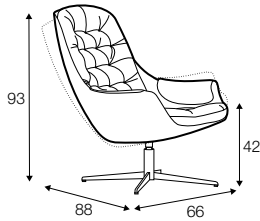

Blackbird

SITS

Blackbird

UPHOLSTERY

COMFORTS

COVERS

armchair

armchair with tilt

armchair with
memory function

footstool

extra dimensions

depth of seat

accessories

cushion

sheepskin cover

coffee table

Color of armchair: white or black.

legs

swivel

black or white

swivel or non-rotating leg

profile

standard

1. moulded foam
2. composite GRP (Glass Reinforced Plastic) - plastic reinforced with glass fiber
3. leather limited selection (check with the salesman)
4. swivel, swivel with memory in addition with tilt function. Foot with adjustable height.