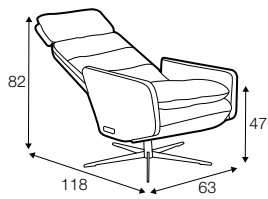

COVERS

FC fixed

armchair

extra dimensions

depth of seat

recliner (2 motor chair): electric

manual headrest

accessories