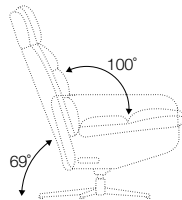

COVERS

FC fixed

armchair

extra dimensions

depth of seat

recliner (2 motor chair): electric

manual headrest

accessories