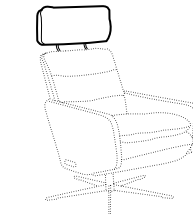

COVERS

FC fixed

armchair

extra dimensions

depth of seat

recliner (2 motor chair): electric

manual headrest

accessories

extra battery

legs

swivel
black

profile

lux

1. polyurethane foam/high resilient polyurethane foam
2. metal frame
3. FSC® certified wood based elements
4. cushion chamber with mix of feather and silicone balls
5. fabric or leather
6. springs
7. swivel