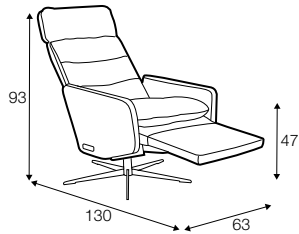

COVERS

FC fixed

armchair

extra dimensions

depth of seat

recliner (2 motor chair): electric

manual headrest

accessories

extra battery

legs

swivel
black

profile

lux

1. polyurethane foam/high resilient polyurethane foam
2. metal frame
3. FSC® certified wood based elements
4. cushion chamber with mix of feather and silicone balls
5. fabric or leather
6. springs
7. swivel