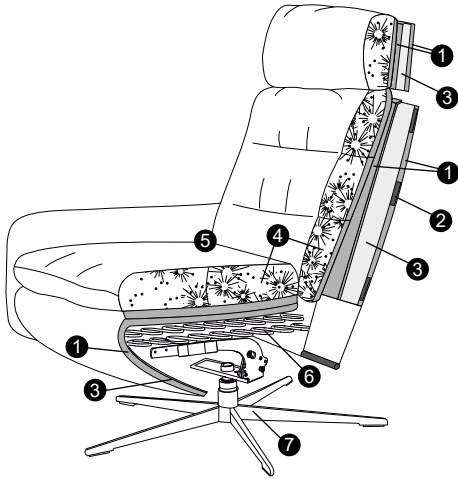

COVERS

FC fixed

armchair

extra dimensions

depth of seat

recliner (2 motor chair): electric

manual headrest

accessories

extra battery

legs

swivel
black

profile

lux

1. polyurethane foam/high resilient polyurethane foam
2. metal frame
3. FSC® certified wood based elements
4. cushion chamber with mix of feather and silicone balls
5. fabric or leather
6. springs
7. swivel