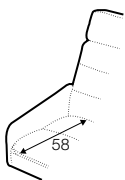

COVERS

FC fixed

armchair

extra dimensions

depth of seat

recliner (2 motor chair): electric

manual headrest

accessories