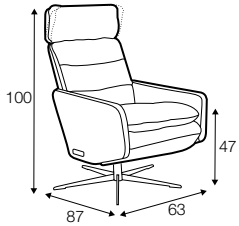

COVERS

FC fixed

armchair

extra dimensions

depth of seat

recliner (2 motor chair): electric

manual headrest

accessories