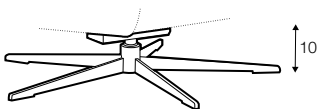

legs

swivel
black