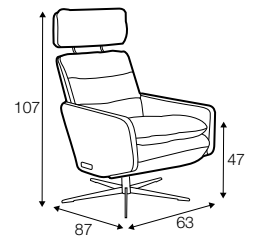

COVERS

FC fixed

armchair

extra dimensions

depth of seat

recliner (2 motor chair): electric

manual headrest

accessories