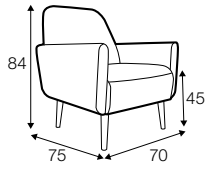

Play

UPHOLSTERY

fabric

leather

STD standard

FC fixed

solo

extra dimensions

legs