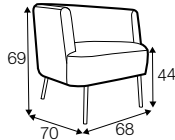

Play

UPHOLSTERY

fabric

leather

STD standard

FC fixed

funk

extra dimensions

legs