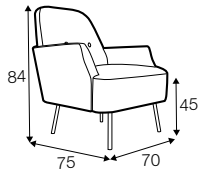

## UPHOLSTERY

fabric

leather

STD standard

FC fixed

pop

footstool 52x36

tune

## extra dimensions

depth of seat  
pop

depth of seat  
tune

depth of seat  
solo

depth of seat  
funk

depth of seat  
swing