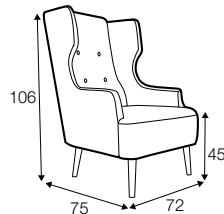

Play

UPHOLSTERY

fabric

leather

STD standard

FC fixed

swing

extra dimensions

legs