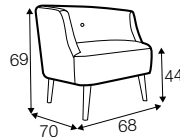

## UPHOLSTERY

fabric

leather

STD standard

FC fixed

pop

footstool 52x36

tune