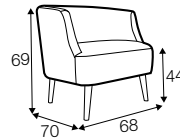

## UPHOLSTERY

fabric

leather

STD standard

FC fixed

pop

footstool 52x36

tune

## extra dimensions

depth of seat  
pop

depth of seat  
tune

depth of seat  
solo

depth of seat  
funk

depth of seat  
swing