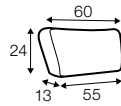

modular system

elements of the modular system

2 seater left / or right

2 seater without armrests

3 seater left / or right

3 seater without armrests

chaiselongue right / or left

divan right / or left

corner 90°

extra dimensions

depth of seat

accessories

cushion
55x55

cushion
with roll

armrest
cushion

headrest L-85