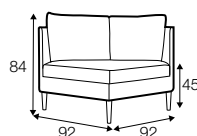

STD standard

LUX lux

FC fixed

modular system

footstool 90x50

2 seater

3 seater

set 1 right / or left
3 seater left / or right
+ chaiselongue right / or left

modular system

elements of the modular system

2 seater left / or right

2 seater without armrests

3 seater left / or right

3 seater without armrests

chaiselongue right / or left

divan right / or left

corner 90°

extra dimensions

depth of seat

accessories

cushion
55x55

cushion
with roll

armrest
cushion

headrest L-85