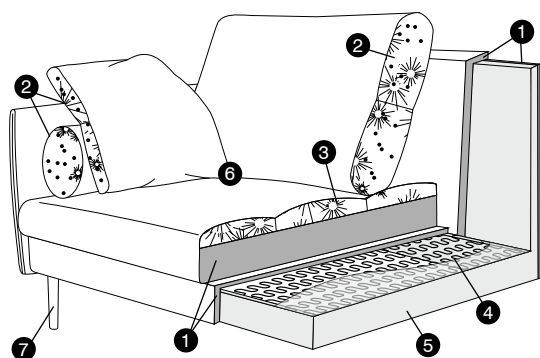

corner 90°

extra dimensions

depth of seat

accessories

cushion
55x55

cushion
with roll

armrest
cushion

headrest L-85

armrest protection
57x25

legs

no. 141
wood
recommended

no. 177
metal painted
black or grey

no. 139
aluminium

profile

standard

1. polyurethane foam / high resilient polyurethane foam
2. foam flakes with silicone balls
3. springs
4. FSC® certified solid wood and wood based elements
5. fabric
6. FSC® certified solid wood or metal legs