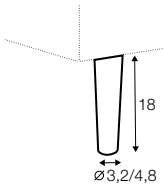

legs

---

no. 141
wood
recommended