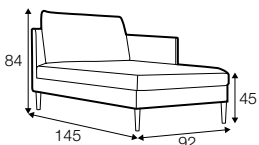

STD standard

LUX lux

FC fixed

modular system

footstool 90x50

2 seater

3 seater

set 1 right / or left
3 seater left / or right
+ chaiselongue right / or left

modular system

elements of the modular system

2 seater left / or right

2 seater without armrests

3 seater left / or right

3 seater without armrests

chaiselongue right / or left

divan right / or left

corner 90°

extra dimensions

depth of seat

accessories

cushion
55x55

cushion
with roll

armrest
cushion

headrest L-85