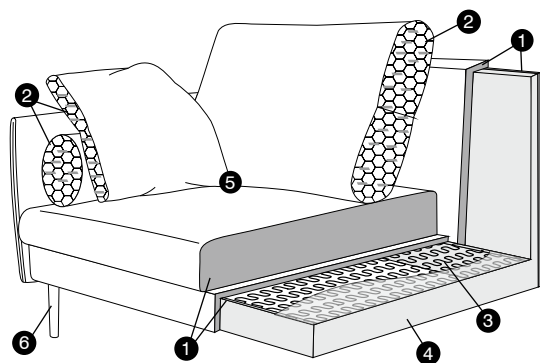

corner 90°

extra dimensions

depth of seat

accessories

cushion
55x55

cushion
with roll

armrest
cushion

headrest L-85

armrest protection
57x25

legs

no. 141
wood
recommended

no. 177
metal painted
black or grey

no. 139
aluminium

profile

standard

1. polyurethane foam / high resilient polyurethane foam
2. foam flakes with silicone balls
3. springs
4. FSC® certified solid wood and wood based elements
5. fabric
6. FSC® certified solid wood or metal legs