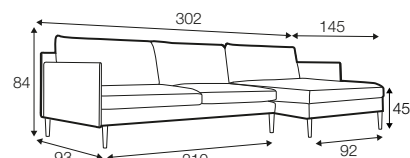

STD standard

LUX lux

FC fixed

modular system

footstool 90x50

2 seater

3 seater

set 1 right / or left
3 seater left / or right
+ chaiselongue right / or left

corner 90°

extra dimensions

depth of seat

accessories

cushion
55x55

cushion
with roll

armrest
cushion

headrest L-85