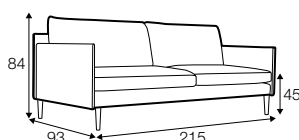

STD standard

LUX lux

FC fixed

modular system

footstool 90x50

2 seater

3 seater

set 1 right / or left
3 seater left / or right
+ chaiselongue right / or left

modular system

elements of the modular system

2 seater left / or right

2 seater without armrests

3 seater left / or right

3 seater without armrests

chaiselongue right / or left

divan right / or left

corner 90°

extra dimensions

depth of seat

accessories

cushion
55x55

cushion
with roll

armrest
cushion

headrest L-85