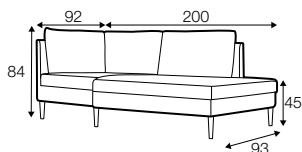

STD standard

LUX lux

FC fixed

modular system

footstool 90x50

2 seater

3 seater

set 1 right / or left
3 seater left / or right
+ chaiselongue right / or left

modular system

elements of the modular system

2 seater left / or right

2 seater without armrests

3 seater left / or right

3 seater without armrests

chaiselongue right / or left

divan right / or left

corner 90°

extra dimensions

depth of seat

accessories

cushion
55x55

cushion
with roll

armrest
cushion

headrest L-85