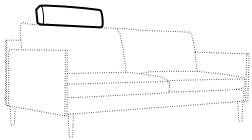

STD standard

LUX lux

FC fixed

modular system

footstool 90x50

2 seater

3 seater

set 1 right / or left
3 seater left / or right
+ chaiselongue right / or left

modular system

elements of the modular system

2 seater left / or right

2 seater without armrests

3 seater left / or right

3 seater without armrests

chaiselongue right / or left

divan right / or left

corner 90°

extra dimensions

depth of seat

accessories

cushion
55x55

cushion
with roll

armrest
cushion

headrest L-85