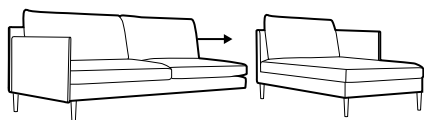

STD standard

LUX lux

FC fixed

modular system

footstool 90x50

2 seater

3 seater

set 1 right / or left
3 seater left / or right
+ chaiselongue right / or left

modular system

elements of the modular system

2 seater left / or right

2 seater without armrests

3 seater left / or right

3 seater without armrests

chaiselongue right / or left

divan right / or left

corner 90°

extra dimensions

depth of seat

accessories

cushion
55x55

cushion
with roll

armrest
cushion

headrest L-85