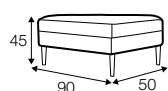

STD standard

LUX lux

FC fixed

modular system

footstool 90x50

2 seater

3 seater

set 1 right / or left
3 seater left / or right
+ chaiselongue right / or left

modular system

elements of the modular system

2 seater left / or right

2 seater without armrests

3 seater left / or right

3 seater without armrests

chaiselongue right / or left

divan right / or left

corner 90°

extra dimensions

depth of seat

accessories

cushion
55x55

cushion
with roll

armrest
cushion

headrest L-85