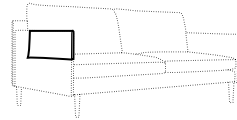

STD standard

LUX lux

FC fixed

modular system

footstool 90x50

2 seater

3 seater

set 1 right / or left
3 seater left / or right
+ chaiselongue right / or left

modular system

elements of the modular system

2 seater left / or right

2 seater without armrests

3 seater left / or right

3 seater without armrests

chaiselongue right / or left

divan right / or left

corner 90°

extra dimensions

depth of seat

accessories

cushion
55x55

cushion
with roll

armrest
cushion

headrest L-85