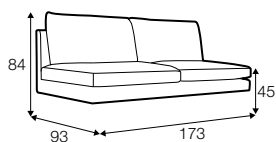

2 seater without armrests