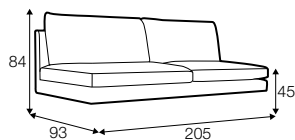

STD standard

LUX lux

FC fixed

modular system

footstool 90x50

2 seater

3 seater

set 1 right / or left
3 seater left / or right
+ chaiselongue right / or left

modular system

elements of the modular system

2 seater left / or right

2 seater without armrests

3 seater left / or right

3 seater without armrests

chaiselongue right / or left

divan right / or left

corner 90°

extra dimensions

depth of seat

accessories

cushion
55x55

cushion
with roll

armrest
cushion

headrest L-85