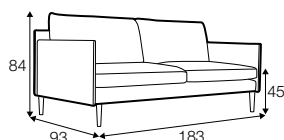

STD standard

LUX lux

FC fixed

modular system

footstool 90x50

2 seater

3 seater

set 1 right / or left
3 seater left / or right
+ chaiselongue right / or left

modular system

elements of the modular system

2 seater left / or right

2 seater without armrests

3 seater left / or right

3 seater without armrests

chaiselongue right / or left

divan right / or left

corner 90°

extra dimensions

depth of seat

accessories

cushion
55x55

cushion
with roll

armrest
cushion

headrest L-85