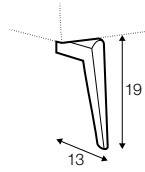

no. 139
aluminium