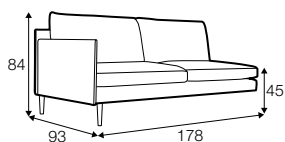

elements of the modular system

2 seater left / or right