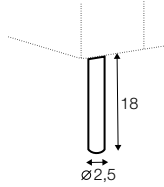

no. 177
metal painted
black or grey