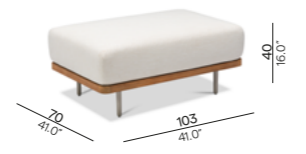

Large middle seat
FUR0001075

Right corner double seat
FUR0001072

Left corner double seat
FUR0001073

Loungers

Lounger - teak
FUR0004702

Lounger - textiles
FUR0004703

Lounger - textiles
FUR0004703

Right corner double end seat
FUR0001074

Left corner double end seat
FUR0001075

Corner seat
FUR0001087

Coffee table - medium
FUR0001077

Large footstool/sidetable
FUR0001076

AMMO_221215

Feeling inspired?

Step into our world of outdoor luxury at any moment and discover your ideal Manutti setting online.