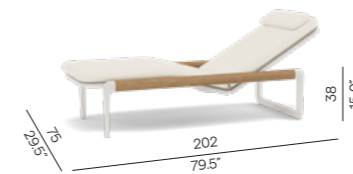

Large middle seat
FUR0001075

Right corner double seat
FUR0001072

Left corner double seat
FUR0001073

Loungers

Lounger - teak
FUR0004702

Lounger - textiles
FUR0004703

Lounger - textiles
FUR0004703

Right corner double end seat
FUR0001074

Left corner double end seat
FUR0001075

Corner seat
FUR0001087

Coffee table - medium
FUR0001077

Large footstool/sidetable
FUR0001076

AMMO_221215

Feeling inspired?

Step into our world of outdoor luxury at any moment and discover your ideal Manutti setting online.