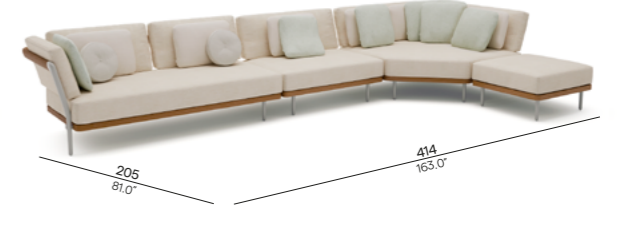

Collection overview

Fixed

1-Seater - deep seating
FUR0001068

2-Seater
FUR0001069

3-Seater - deep seating
FUR0001070

Concepts

Discover endless possibilities at manutti.com

Modular

Large middle seat
FUR0001075

Right corner double seat
FUR0001072

Left corner double seat
FUR0001073

Loungers

Lounger - teak
FUR0004702

Lounger - textiles
FUR0004703

Lounger - textiles
FUR0004703

Right corner double end seat
FUR0001074