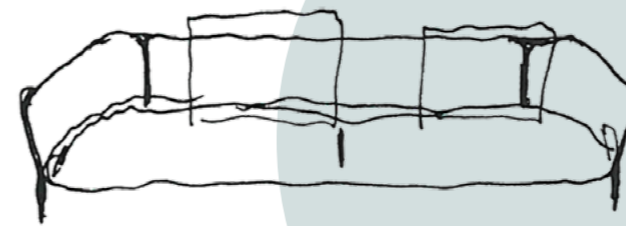

Flows[°]

outdoor luxury

Manutti[°]

Designed by Metrica

Flows unites a world of contrasts: limber yet strong, this collection features a light, elegant aluminum frame combined with the warmth of a handcrafted wood finish. The collection carefully balances old and new to give the pieces their defining characteristics. The unique shape of the oval legs turns the Flows sofa into a one-of-a-kind piece of furniture destined for long-lasting appreciation.