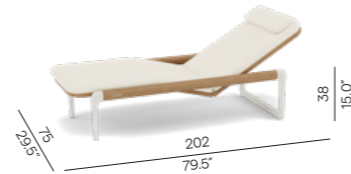

Large middle seat
FUR0001075

Right corner double seat
FUR0001072

Left corner double seat
FUR0001073

Loungers

Lounger - teak
FUR0004702

Lounger - textiles
FUR0004703

Lounger - textiles
FUR0004703

Right corner double end seat
FUR0001074

Left corner double end seat
FUR0001075

Corner seat
FUR0001087

Coffee table - medium
FUR0001077

Large footstool/sidetable
FUR0001076

AMMO_221215

Feeling inspired?

Step into our world of outdoor luxury at any moment and discover your ideal Manutti setting online.