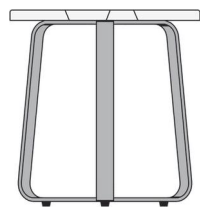

41 cm (16.1")

48 cm (18.9")

48 cm (18.9")

48 cm (18.9")

Giro

Outdoor side tables round - lava - Iroko 42

designed by

Stephane De Winter

iroko

Technical drawing

43.5 cm (17.1")

42 cm (16.5")

43.5 cm (17.1")

42 cm (16.5")

42 cm (16.5")

42 cm (16.5")